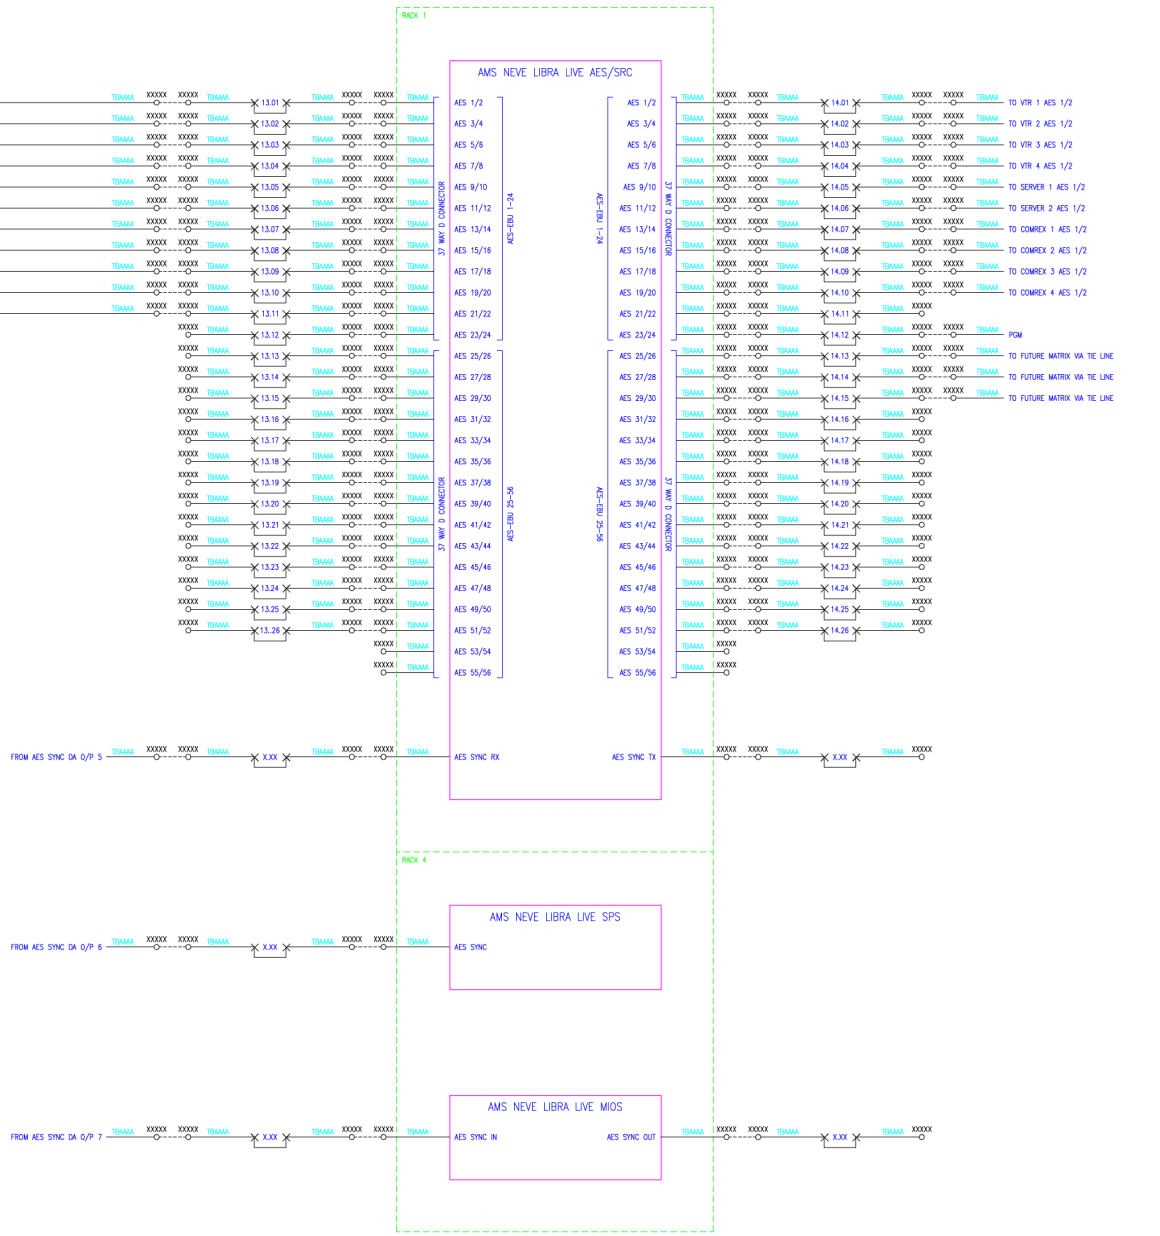

LOCATED IN RACK 2 UNLESS SPECIFIED OTHERWISE; ALL PATCHES ARE LOCATED IN RACK 3

AES KRONE BLOCKS FRAME

A	B	C
1	1	1
2	2	2
3	3	3
4	4	4
5	5	5
6	6	6
7	7	7
8	8	8
9	9	9
10	10	10
11	11	11
12	12	12
13	13	13
14	14	14

ISSUE:	BY:	REASON:	DATE:	CLIENT:
A	RPW	FIRST DESIGN	14/01/04	TELEVISION STUDIO
TITLE:				AES AUDIO SCHEMATIC
DRAWING NO:				SAMPLE-006
DRAWING NO:				SIZE: A0
<b>RICK WILSON DESIGN</b>				
9 DROVE ROAD, GAMLINGAY, SANDY, BEDFORDSHIRE, UK SG19 2HS				
Tel: +44 (0)1767 664850 www.rickwilsondesign.co.uk				