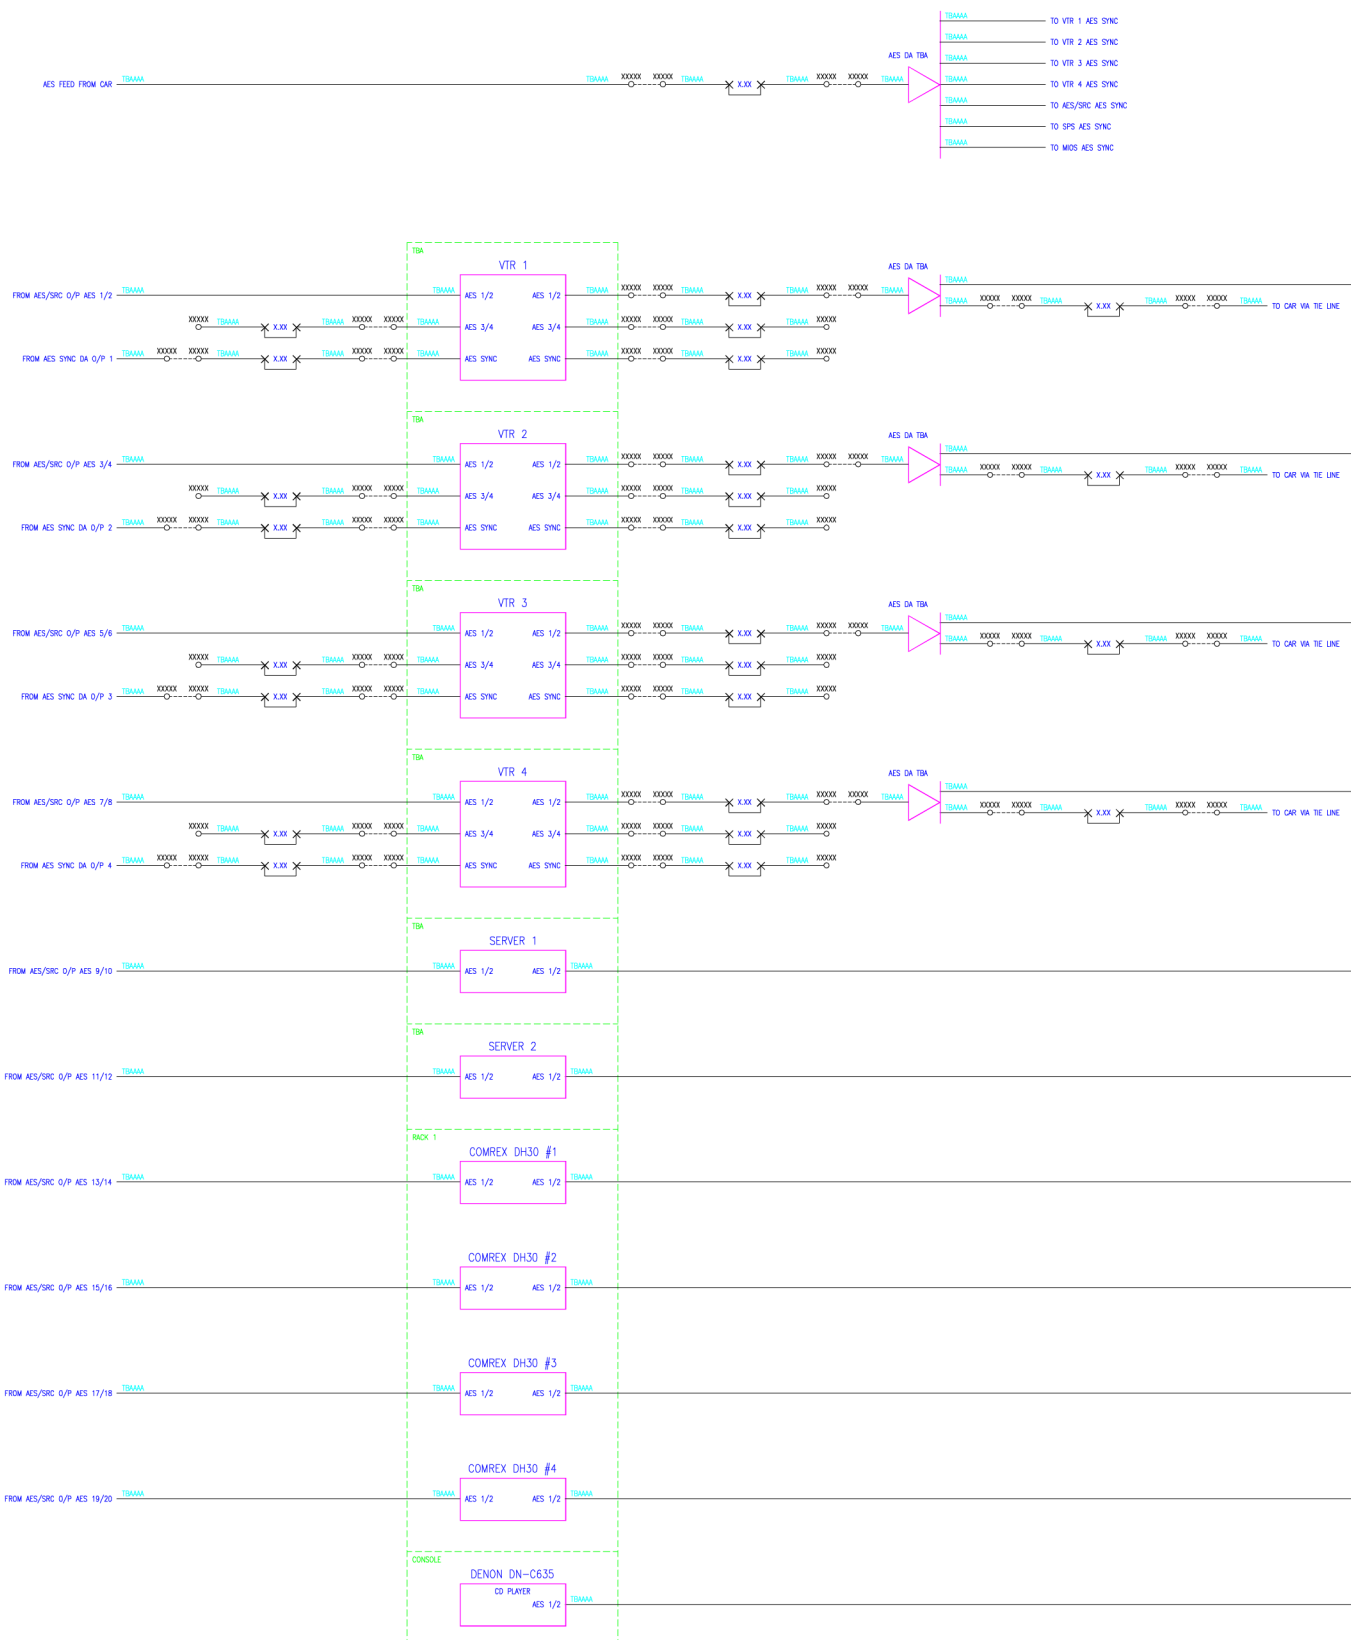

LOCATED IN RACK 2 UNLESS SPECIFIED OTHERWISE; ALL PATCHES ARE LOCATED IN RACK 3

AES KRONE BLOCKS FRAME

A	B	C
1	1	1
2	2	2
3	3	3
4	4	4
5	5	5
6	6	6
7	7	7
8	8	8
9	9	9
10	10	10
11	11	11
12	12	12
13	13	13
14	14	14

ISSUE:	BY:	REASON:	DATE:	CLIENT:
A	RPW	FIRST DESIGN	14/01/04	TELEVISION STUDIO
TITLE:				AES AUDIO SCHEMATIC
DRAWING NO:				SAMPLE-006
DRAWING NO:				SIZE: A0
<b>RICK WILSON DESIGN</b>				
9 DROVE ROAD, GAMLINGAY, SANDY, BEDFORDSHIRE, UK SG19 2HS				
Tel: +44 (0)1767 664850 www.rickwilsondesign.co.uk				